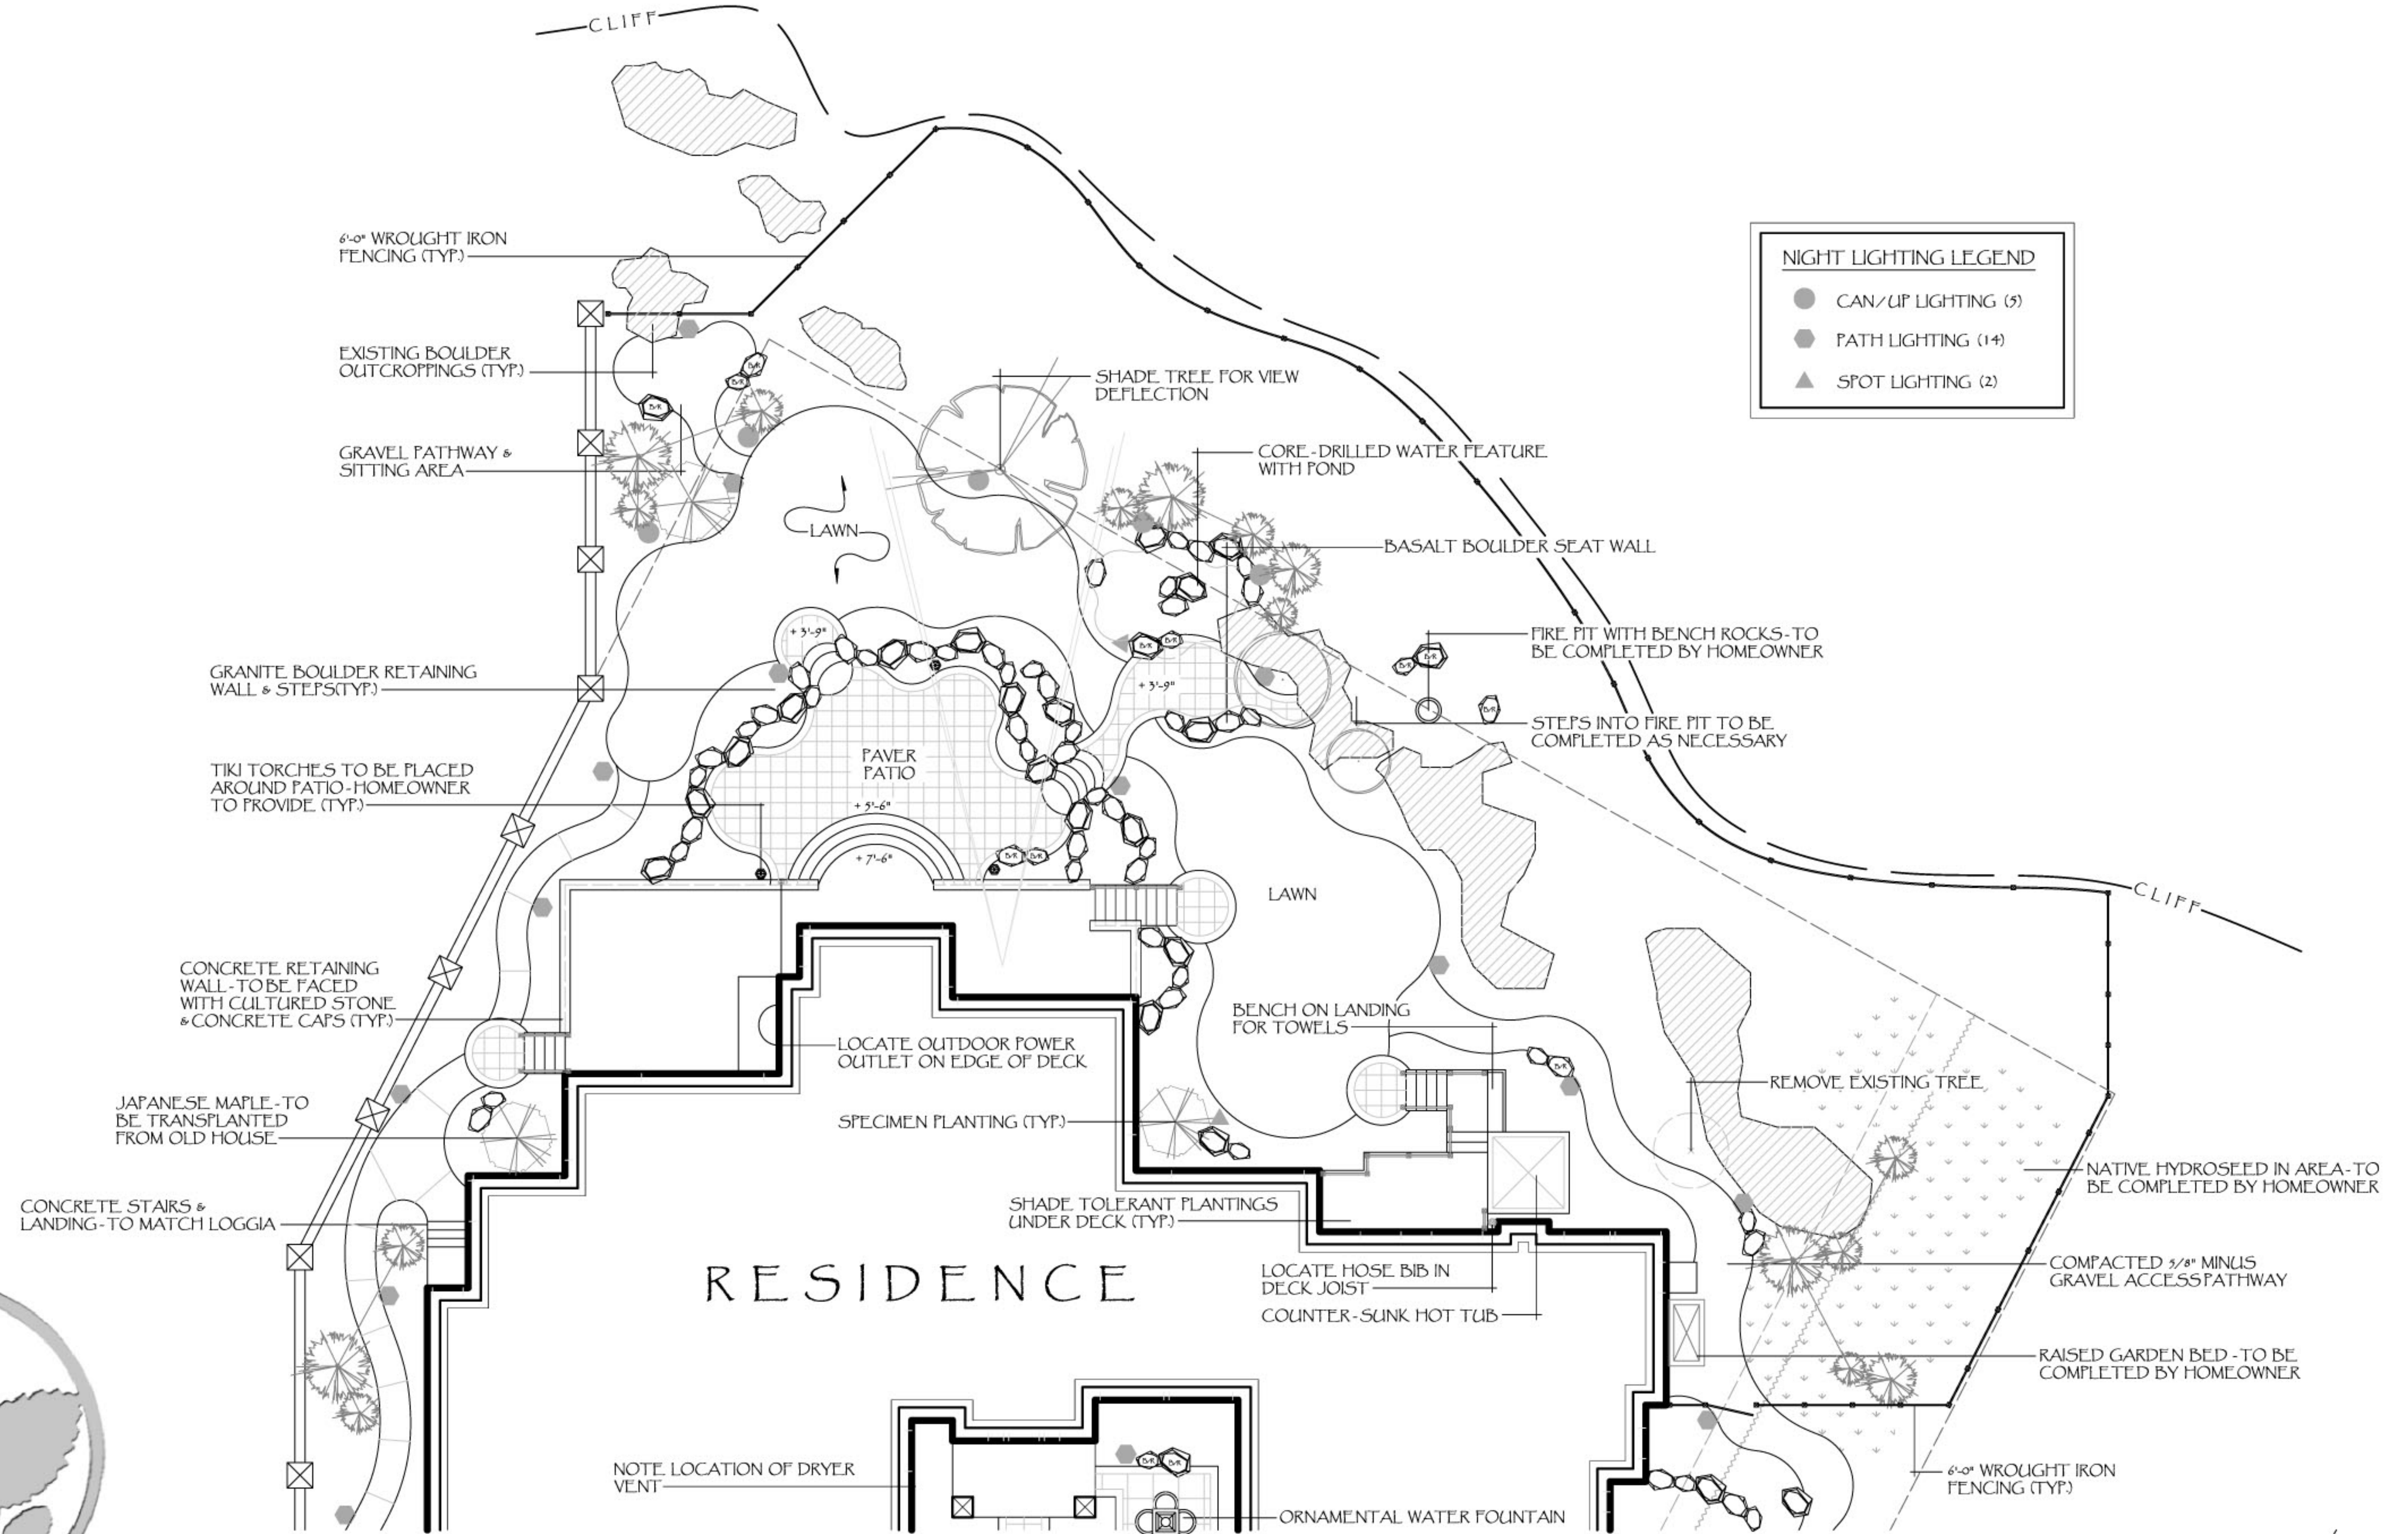

ALDERWOOD

LANDSCAPE ARCHITECTURE | CONSTRUCTION

NIGHT LIGHTING LEGEND

- CAN/LIP LIGHTING (5)
- PATH LIGHTING (14)
- ▲ SPOT LIGHTING (2)